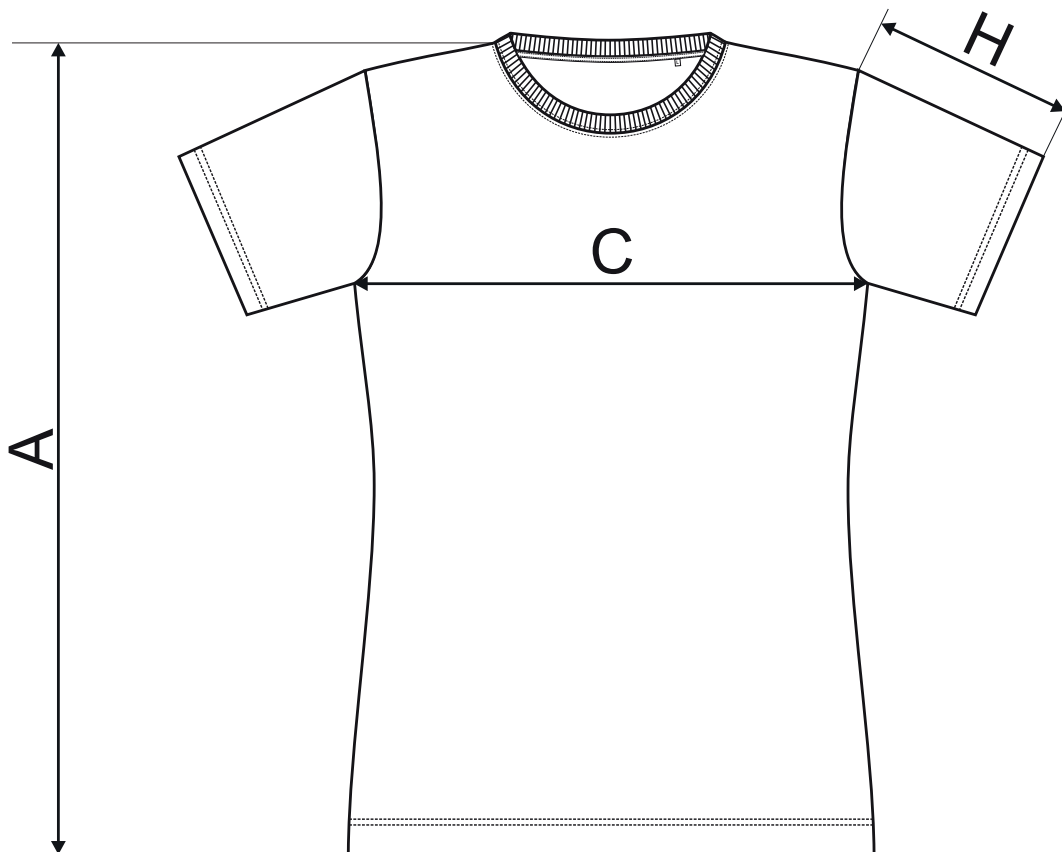

SIZE SPECIFICATION [cm]

size	XS	S	M	L	XL	2XL
A	62	64	66	68,5	71	73,5
C	40	44	48	52	58	64
H	15,5	16,5	17,5	18,5	19,5	20,5

All size specifications listed are in cm. Accepted tolerance of up to $\pm 5\%$.

STANDARD
100
PG020 153249
OETI

amfori  BSCI
Trade with purpose

Barvy 03, 12 / Colours 03, 12:

Ostatní / Other colours: