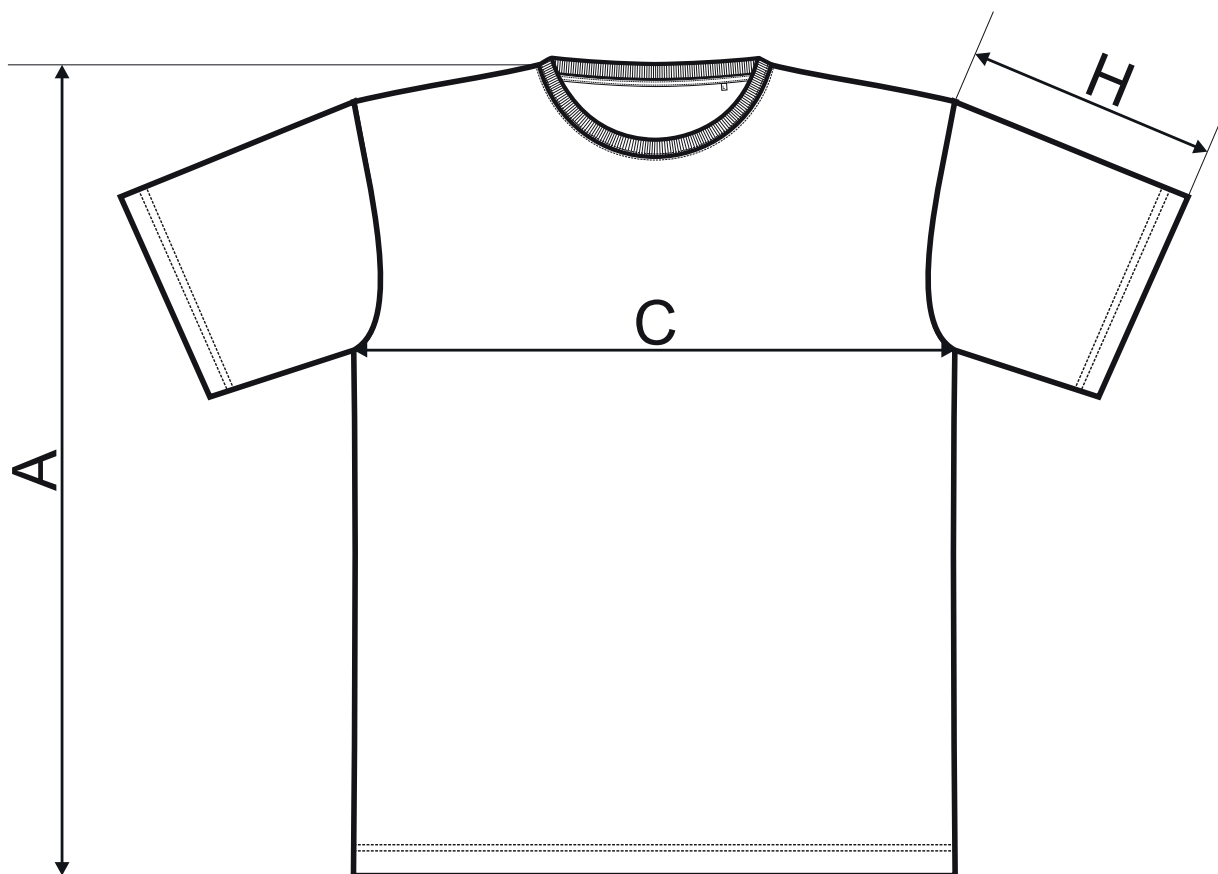

SIZE SPECIFICATION [cm]

size	S	M	L	XL	2XL	3XL
A	70	72	74	76	78	81
C	47	51	55	59	64	70
H	19,5	20,5	21,5	22,5	23,5	24,5

All size specifications listed are in cm. Accepted tolerance of up to $\pm 5\%$.

STANDARD
100
PG020 153249
OETI

amfori  BSCI
Trade with purpose

Bary 03, 12 / Colours 03, 12:

Ostatní / Other colours: